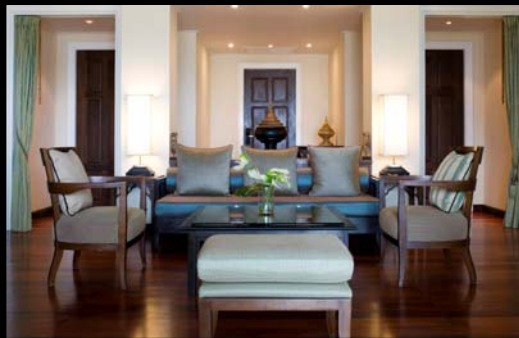

# OCEANFRONT RESIDENTIAL POOL VILLA

**OCEANFRONT RESIDENTIAL POOL VILLAS (660SQM)** – Spend your days with your family basking in this luxurious two bedroom villa situated by the edge of the Andaman Sea, offering a stunning tropical scenic setting. Enjoy a family evening in your spacious lounge with a superb dinner, which can be prepared in your villa kitchen or order from our in-room dining. A delightful BBQ lunch or dinner with your family and friends in your private garden by the sea and pool will be a delightful experience. The villa is truly a luxurious home away from home and is perfect for a family retreat.

## VILLA FEATURES

- Direct beach access
- 02 luxurious bedrooms
- Living room
- Fully equipped kitchen
- Luggage room
- Half bath (in living room)
- Private garden
- Swimming pool with Jacuzzi
- Massage gazebo
- Open-air shower in the garden
- Sun lounges + private sundeck
- Teak flooring
- Day bed
- Air-conditioning
- Ceiling fan